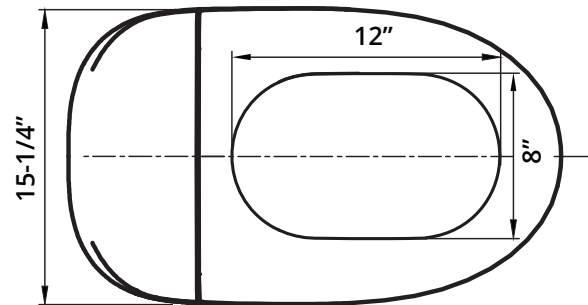

Specifications

Power Rating:	AC 120V, 50/60 Hz 1180W
Power Cord:	60", 3 prong grounded plug
Shipping Weight:	92.4 lbs
Product Weight:	77 lbs
Water Temperature:	39.2 to 95F
Warranty:	1 year limited warranty
Washing Flow Rate:	18oz per minute
Seat Temperature:	Room temperature to 104°
Dryer Temperature:	Room temperature to 100°
Flush Rate	0.9 GPF

Installation Notes

- 115 V power GFCI receptacle within 4'
- 40 PSI minimum water pressure
- 80 PSI maximum water pressure
- Standard 12" rough in

Watch our
installation video

These dimensions and specifications are subject to change without notice