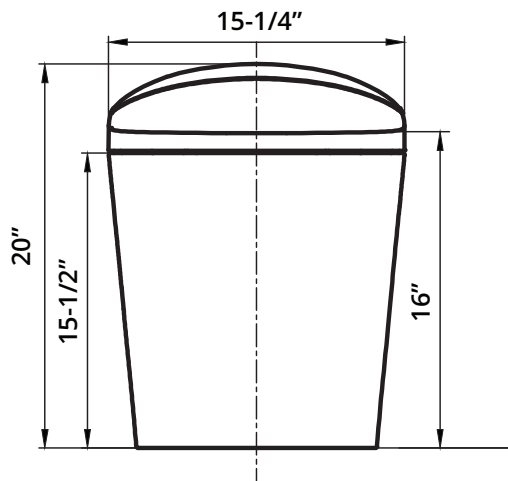

Specifications

Power Rating:	AC 120V, 50/60 Hz 1180W
Power Cord:	60", 3 prong grounded plug
Shipping Weight:	92.4 lbs
Product Weight:	77 lbs
Water Temperature:	39.2 to 95F
Warranty:	1 year limited warranty
Washing Flow Rate:	18oz per minute
Seat Temperature:	Room temperature to 104°
Dryer Temperature:	Room temperature to 100°
Flush Rate	0.9 GPF

Installation Notes

- 115 V power GFCI receptacle within 4'
- 40 PSI minimum water pressure
- 80 PSI maximum water pressure
- Standard 12" rough in

Watch our
installation video

These dimensions and specifications are subject to change without notice