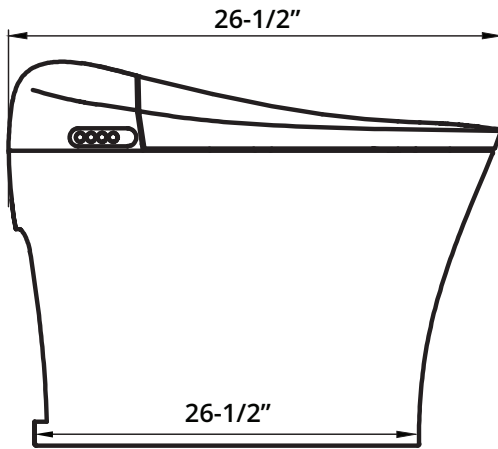

Specifications

Power Rating:	AC 120V, 50/60 Hz 1180W
Power Cord:	60", 3 prong grounded plug
Shipping Weight:	92.4 lbs
Product Weight:	77 lbs
Water Temperature:	39.2 to 95F
Warranty:	1 year limited warranty
Washing Flow Rate:	18oz per minute
Seat Temperature:	Room temperature to 104°
Dryer Temperature:	Room temperature to 100°
Flush Rate	0.9 GPF

Installation Notes

- 115 V power GFCI receptacle within 4'
- 40 PSI minimum water pressure
- 80 PSI maximum water pressure
- Standard 12" rough in

Watch our
installation video

These dimensions and specifications are subject to change without notice