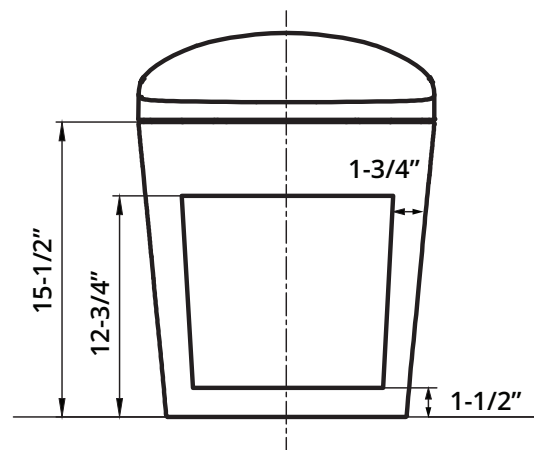

Specifications

Power Rating:	AC 120V, 50/60 Hz 1180W
Power Cord:	60", 3 prong grounded plug
Shipping Weight:	92.4 lbs
Product Weight:	77 lbs
Water Temperature:	39.2 to 95F
Warranty:	1 year limited warranty
Washing Flow Rate:	18oz per minute
Seat Temperature:	Room temperature to 104°
Dryer Temperature:	Room temperature to 100°
Flush Rate	0.9 GPF

Installation Notes

- 115 V power GFCI receptacle within 4'
- 40 PSI minimum water pressure
- 80 PSI maximum water pressure
- Standard 12" rough in

Watch our
installation video

These dimensions and specifications are subject to change without notice