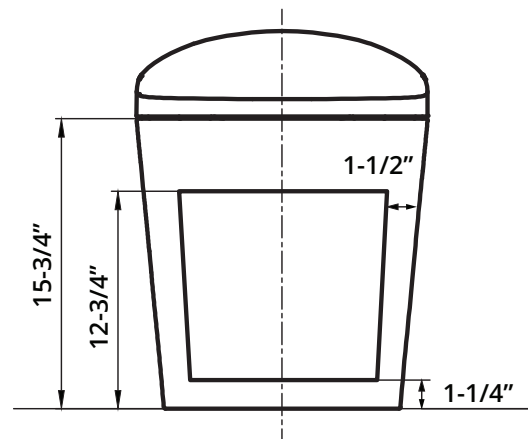

These dimensions and specifications are subject to change without notice