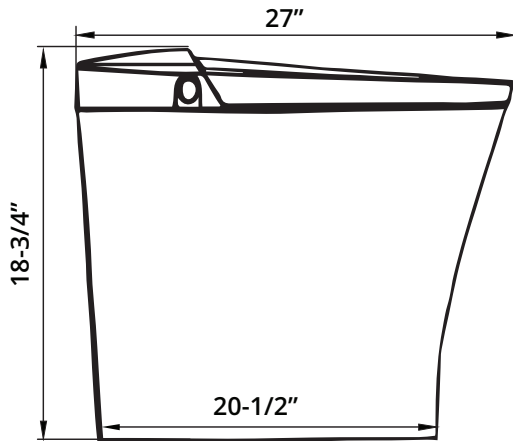

These dimensions and specifications are subject to change without notice