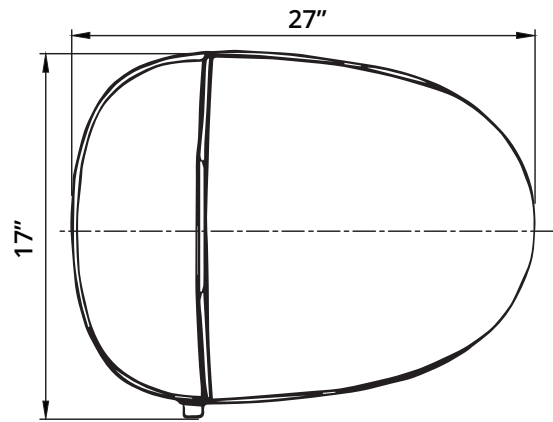

These dimensions and specifications are subject to change without notice