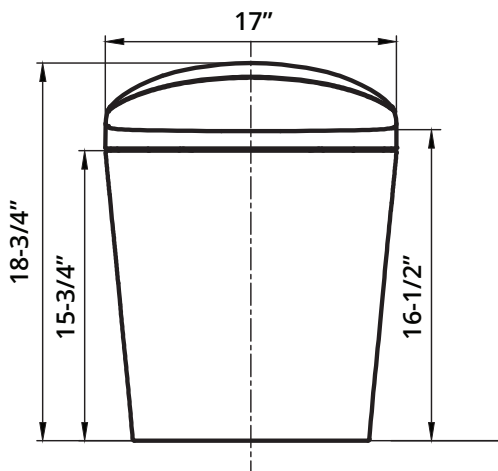

These dimensions and specifications are subject to change without notice