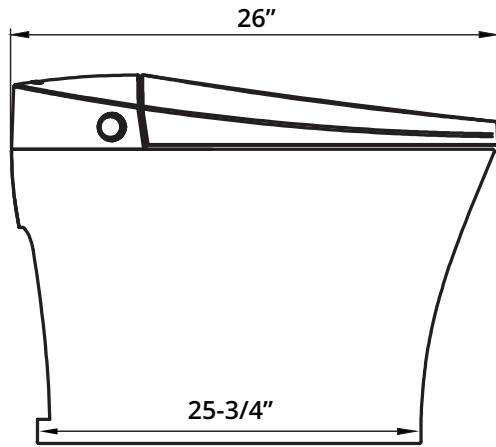

Specifications

Power Rating:	AC 120V, 50/60 Hz 1180W
Power Cord:	60", 3 prong grounded plug
Shipping Weight:	94.6 lbs
Product Weight:	79.2 lbs
Water Temperature:	39.2 to 95F
Warranty:	1 year limited warranty
Washing Flow Rate:	18oz per minute
Seat Temperature:	Room temperature to 104°
Dryer Temperature:	Room temperature to 100°
Flush Rate:	0.9 GPF

Installation Notes

- 115 V power GFCI receptacle within 4'
- 40 PSI minimum water pressure
- 80 PSI maximum water pressure
- Standard 12" rough in

Watch our
installation video

These dimensions and specifications are subject to change without notice