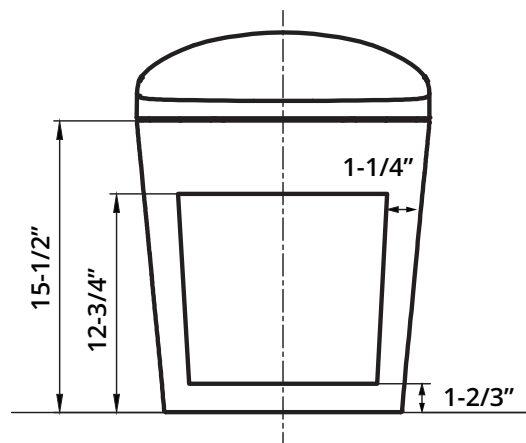

Specifications

Power Rating:	AC 120V, 50/60 Hz 1180W
Power Cord:	60", 3 prong grounded plug
Shipping Weight:	94.6 lbs
Product Weight:	79.2 lbs
Water Temperature:	39.2 to 95F
Warranty:	1 year limited warranty
Washing Flow Rate:	18oz per minute
Seat Temperature:	Room temperature to 104°
Dryer Temperature:	Room temperature to 100°
Flush Rate:	0.9 GPF

Installation Notes

- 115 V power GFCI receptacle within 4'
- 40 PSI minimum water pressure
- 80 PSI maximum water pressure
- Standard 12" rough in

Watch our
installation video

These dimensions and specifications are subject to change without notice