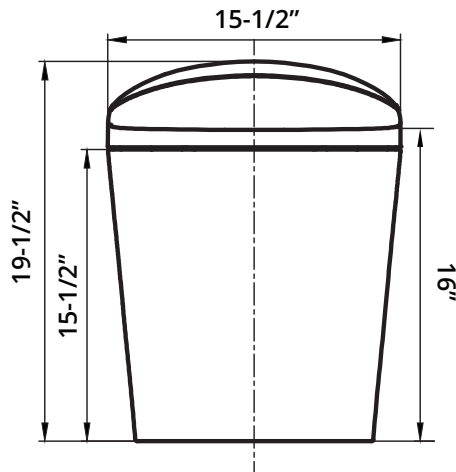

Specifications

Power Rating:	AC 120V, 50/60 Hz 1180W
Power Cord:	60", 3 prong grounded plug
Shipping Weight:	94.6 lbs
Product Weight:	79.2 lbs
Water Temperature:	39.2 to 95F
Warranty:	1 year limited warranty
Washing Flow Rate:	18oz per minute
Seat Temperature:	Room temperature to 104°
Dryer Temperature:	Room temperature to 100°
Flush Rate:	0.9 GPF

Installation Notes

- 115 V power GFCI receptacle within 4'
- 40 PSI minimum water pressure
- 80 PSI maximum water pressure
- Standard 12" rough in

Watch our
installation video

These dimensions and specifications are subject to change without notice