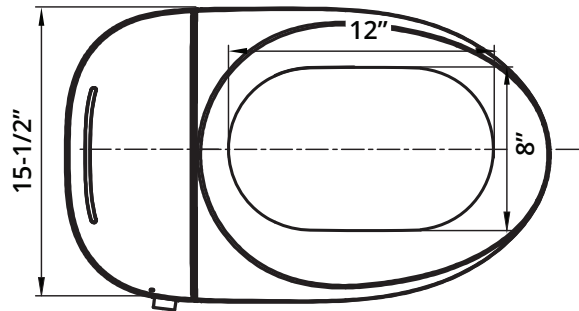

Specifications

Power Rating:	AC 120V, 50/60 Hz 1180W
Power Cord:	60", 3 prong grounded plug
Shipping Weight:	94.6 lbs
Product Weight:	79.2 lbs
Water Temperature:	39.2 to 95F
Warranty:	1 year limited warranty
Washing Flow Rate:	18oz per minute
Seat Temperature:	Room temperature to 104°
Dryer Temperature:	Room temperature to 100°
Flush Rate:	0.9 GPF

Installation Notes

- 115 V power GFCI receptacle within 4'
- 40 PSI minimum water pressure
- 80 PSI maximum water pressure
- Standard 12" rough in

Watch our
installation video

These dimensions and specifications are subject to change without notice