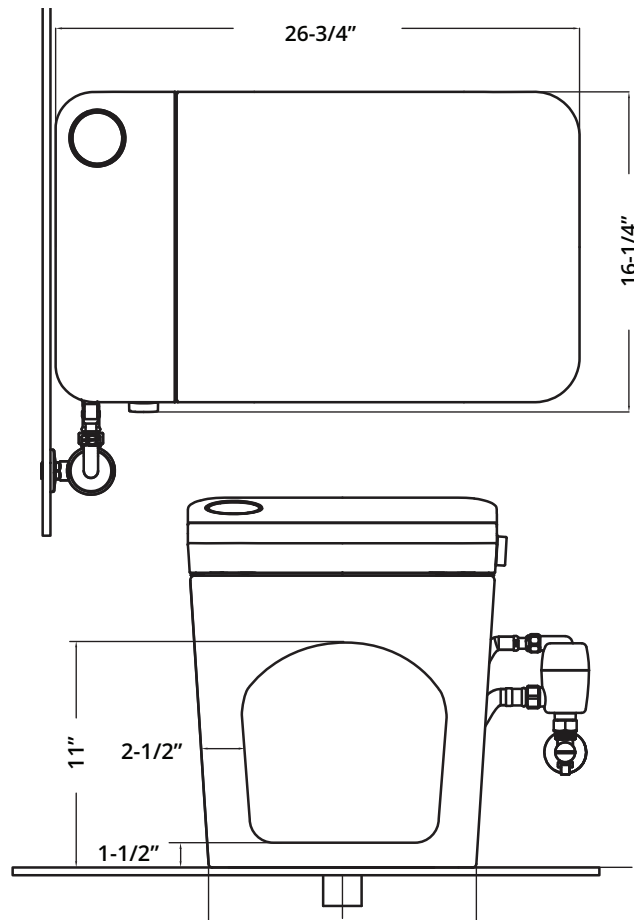

Included

- Electronic bidet toilet
- Remote control w/batteries
- Manuals
- Wax Ring
- Valve Stop
- Battery back up
- 1/4" Pex Adapter
- Filter
- 3/8 x 1/2" Supply line
- Washers

Notes

E Elongated toilet bowl

Specifications

Power Rating:	AC 120V, 50/60 Hz 1180W
Power Cord:	60", 3 prong grounded plug
Shipping Weight:	105.6 lbs
Product Weight:	99 lbs
Water Temperature:	39.2 to 95F
Warranty:	3 Year Limited Warranty
Washing Flow Rate:	18oz per minute
Seat Temperature:	Room temperature to 104°
Dryer Temperature:	Room temperature to 100°
Gallons Per Flush:	Adjustable 0.65 - 1.7

Installation Notes

- 115 V power GFCI receptacle within 4'
- 40 PSI minimum water pressure
- 80 PSI maximum water pressure
- 1.4 gallons per flush minimum water flow

Watch our
installation video

These dimensions and specifications are subject to change without notice