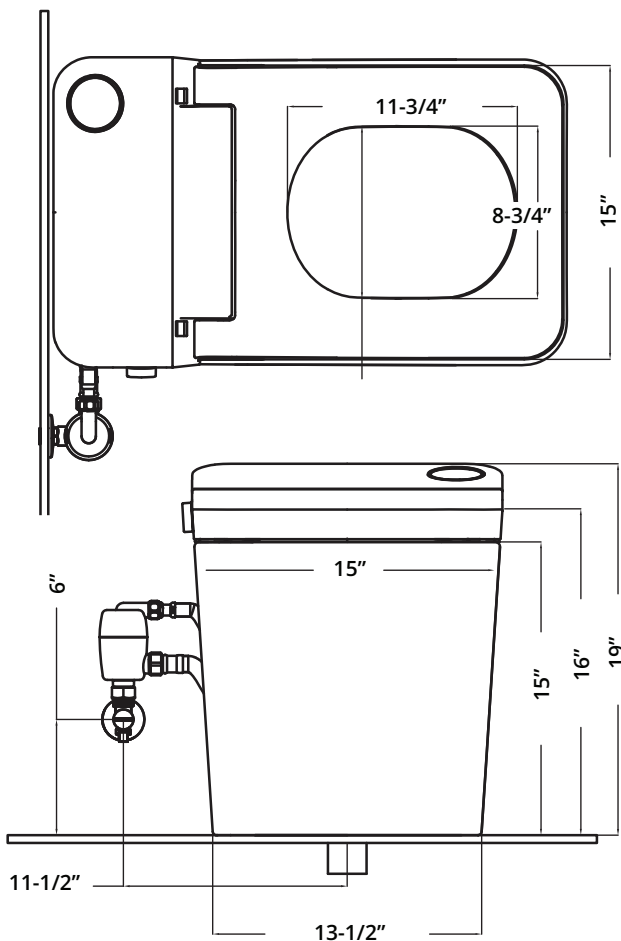

Included

- Electronic bidet toilet
- Remote control w/batteries
- Manuals
- Wax Ring
- Valve Stop
- Battery back up
- 1/4" Pex Adapter
- Filter
- 3/8 x 1/2" Supply line
- Washers

Notes

E Elongated toilet bowl

Specifications

Power Rating:	AC 120V, 50/60 Hz 1180W
Power Cord:	60", 3 prong grounded plug
Shipping Weight:	105.6 lbs
Product Weight:	99 lbs
Water Temperature:	39.2 to 95F
Warranty:	3 Year Limited Warranty
Washing Flow Rate:	18oz per minute
Seat Temperature:	Room temperature to 104°
Dryer Temperature:	Room temperature to 100°
Gallons Per Flush:	Adjustable 0.65 - 1.7

Installation Notes

- 115 V power GFCI receptacle within 4'
- 40 PSI minimum water pressure
- 80 PSI maximum water pressure
- 1.4 gallons per flush minimum water flow

Watch our
installation video

These dimensions and specifications are subject to change without notice