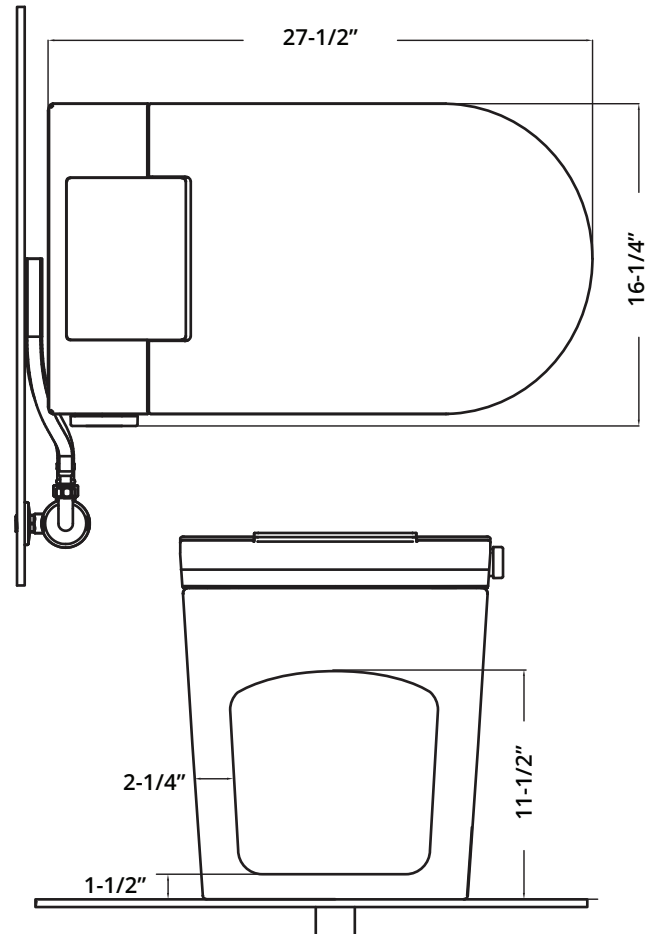

## Included

- Electronic bidet toilet
- Remote control w/batteries
- Manuals
- Wax Ring
- Valve Stop
- Battery back up
- 1/4" Pex Adapter
- Filter
- 3/8 x 1/2" Supply line
- Washers

## Notes

Meets the height requirement for the Americans with Disabilities Act.

Elongated toilet bowl

## Specifications

<b>Power Rating:</b>	AC 120V, 50/60 Hz 1180W
<b>Power Cord:</b>	60", 3 prong grounded plug
<b>Shipping Weight:</b>	105.6 lbs
<b>Product Weight:</b>	88 lbs
<b>Water Temperature:</b>	39.2 to 95F
<b>Warranty:</b>	3 Year Limited Warranty
<b>Washing Flow Rate:</b>	18oz per minute
<b>Seat Temperature:</b>	Room temperature to 104°
<b>Dryer Temperature:</b>	Room temperature to 100°
<b>Gallons Per Flush:</b>	Adjustable 0.65 - 1.7

## Installation Notes

- 115 V power GFCI receptacle within 4'
- 40 PSI minimum water pressure
- 80 PSI maximum water pressure
- Standard 12" rough in

Watch our  
installation video

These dimensions and specifications are subject to change without notice