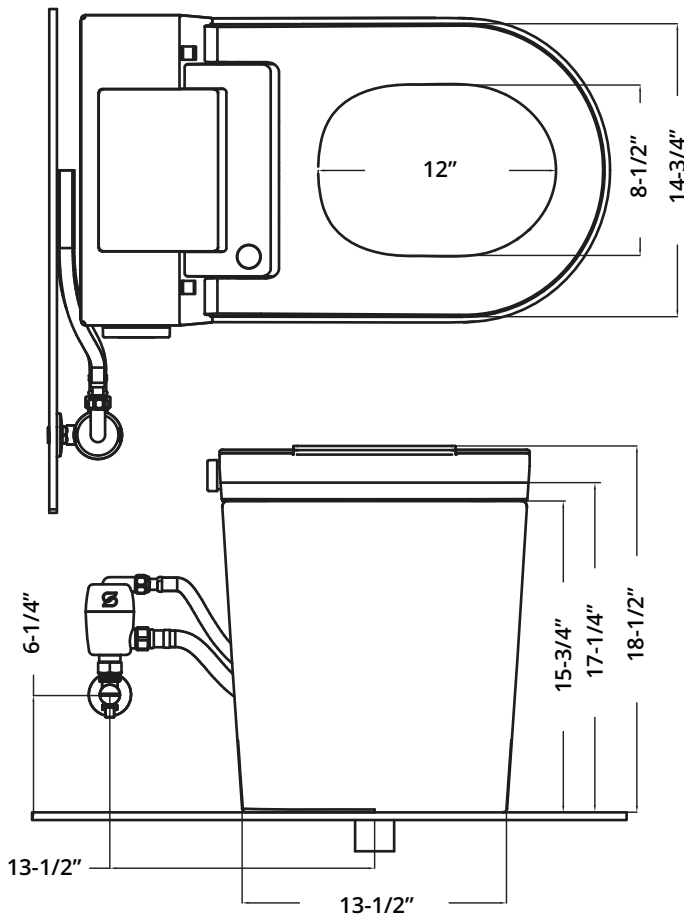

## Included

- Electronic bidet toilet
- Remote control w/batteries
- Manuals
- Wax Ring
- Valve Stop
- Battery back up
- 1/4" Pex Adapter
- Filter
- 3/8 x 1/2" Supply line
- Washers

## Notes

Meets the height requirement for the Americans with Disabilities Act.

Elongated toilet bowl

## Specifications

<b>Power Rating:</b>	AC 120V, 50/60 Hz 1180W
<b>Power Cord:</b>	60", 3 prong grounded plug
<b>Shipping Weight:</b>	105.6 lbs
<b>Product Weight:</b>	88 lbs
<b>Water Temperature:</b>	39.2 to 95F
<b>Warranty:</b>	3 Year Limited Warranty
<b>Washing Flow Rate:</b>	18oz per minute
<b>Seat Temperature:</b>	Room temperature to 104°
<b>Dryer Temperature:</b>	Room temperature to 100°
<b>Gallons Per Flush:</b>	Adjustable 0.65 - 1.7

## Installation Notes

- 115 V power GFCI receptacle within 4'
- 40 PSI minimum water pressure
- 80 PSI maximum water pressure
- Standard 12" rough in

Watch our  
installation video

These dimensions and specifications are subject to change without notice